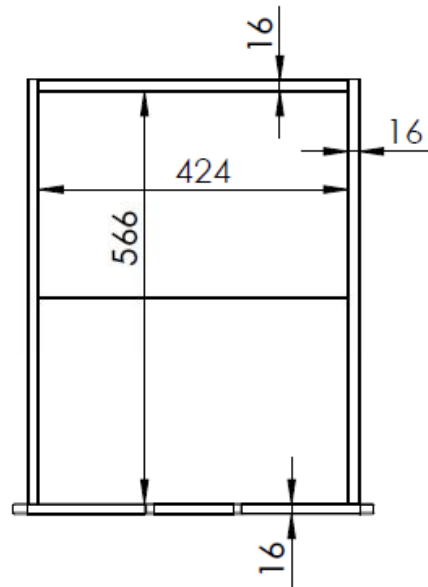

MATTRESS 900x2000 mm

Model: PINO PIMS70..	Discription: MIDSLEEPER	Page: 1/1
Dimensions(mm): 2076x830x1049	Material: PINE	Date: 20/01/2022
All contents on this document are protected by copyright & patents. Except as specifically permitted herein, no portion of the information on this document may be reproduced in any form, or by any means, without prior written permission from Vipack bvba. No parts of the designs and the products can be copied or transmitted. Product and drawings under Patent and Copyright.		COPYRIGHT © 2022 VIPACK, ALL RIGHTS RESERVED

Model: PINO PILD70..	Discription: DRAWER	Page: 1/1
Dimensions(mm): 496x396x600	Material: MDF	Date: 20/01/2022
All contents on this document are protected by copyright & patents. Except as specifically permitted herein, no portion of the information on this document may be reproduced in any form, or by any means, without prior written permission from Vipack bvba. No parts of the designs and the products can be copied or transmitted. Product and drawings under Patent and Copyright.		COPYRIGHT © 2022 VIPACK, ALL RIGHTS RESERVED
		